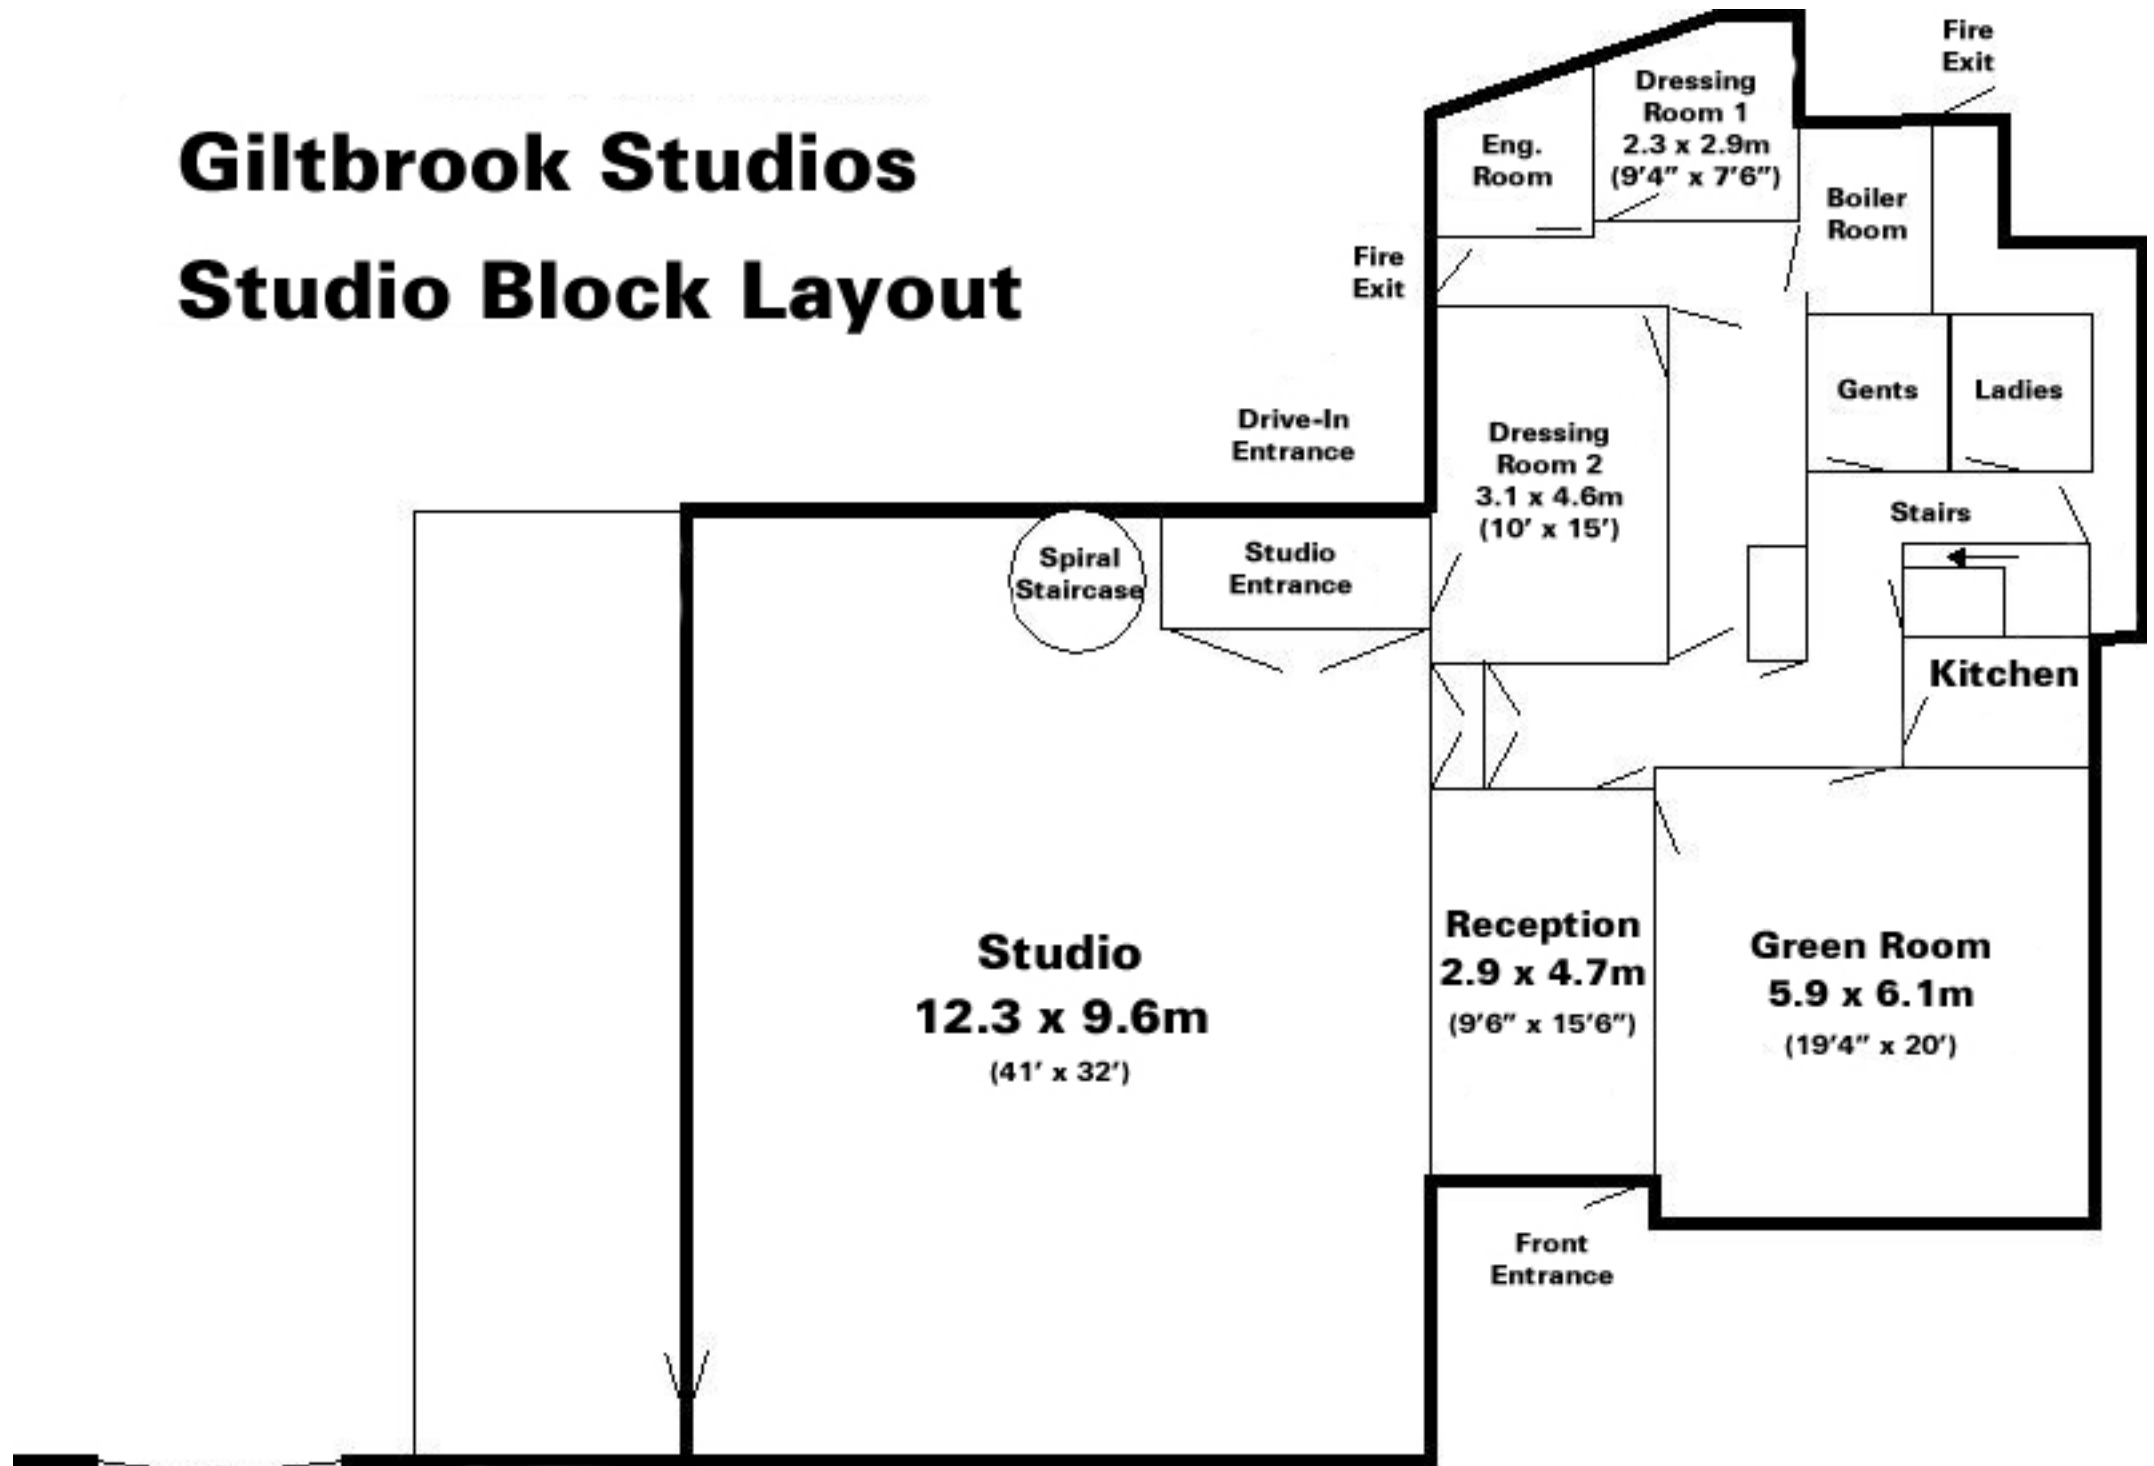

Giltbrook Studios

Studio Block Layout

General Access
3.5m (11'6")